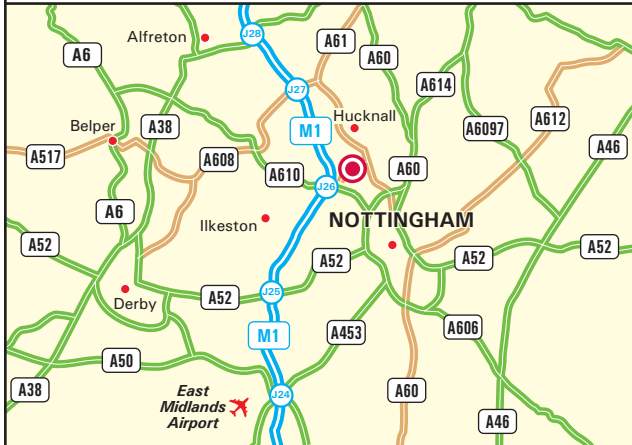

### From the M1

- Leave the M1 at Junction 26.
- Take the A610 East to the roundabout.
- At the roundabout, take the 2nd exit onto the A6002.
- Follow the A6002 to the first roundabout and then turn left into Sellers Wood Drive.
- Turn immediately right at the roundabout into Bennerly Road and onto the Blenheim Industrial Estate.
- Take the first left into Dabell Avenue.
- Follow Dabell Avenue and then turn right at the T-junction (still Dabell Avenue).
- Continue to follow Dabell Avenue to the HPC Nottingham premises on your right.