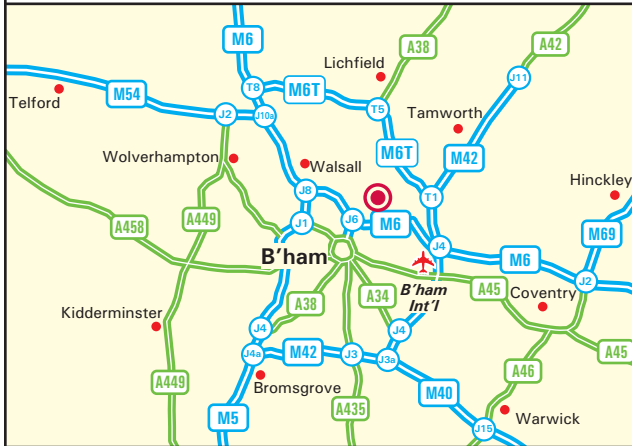

HPC

**HPC Compressed Air Systems
Unit 3, Holly Park
Holly Lane, Erdington
Birmingham B24 9PD**

Tel: +44 (0)121 647 4747
Fax: +44 (0)121 439 9667
Email: birmingham@hpcplc.co.uk
www.hpccompressors.co.uk

From the M6/The North

- Leave the motorway at junction 6, (Spaghetti Junction).
- Keep left onto the A38 (signposted Birmingham North East, Lichfield A38).
- At Salford Circus take the third exit onto the A38, Tyburn Road.
- Continue ahead at the junction with the A4040.
- At the second set of traffic lights turn right onto Holly Lane.
- Pass over the canal and take the first entrance on the left, HPC is in Unit 3 to your left.

From the M6/The South

- Leave the M6 at junction 5 and at the roundabout take the third exit onto the A452.
- Pass under the motorway and continue ahead on the A452 at the next roundabout.
- At the next roundabout take the first exit onto Kingsbury Road (A38).
- Turn left at the traffic light to remain on the A38.
- At the next traffic lights turn left onto Holly Lane.
- Pass over the canal and take the first entrance on the left, HPC is in Unit 3 to your left.